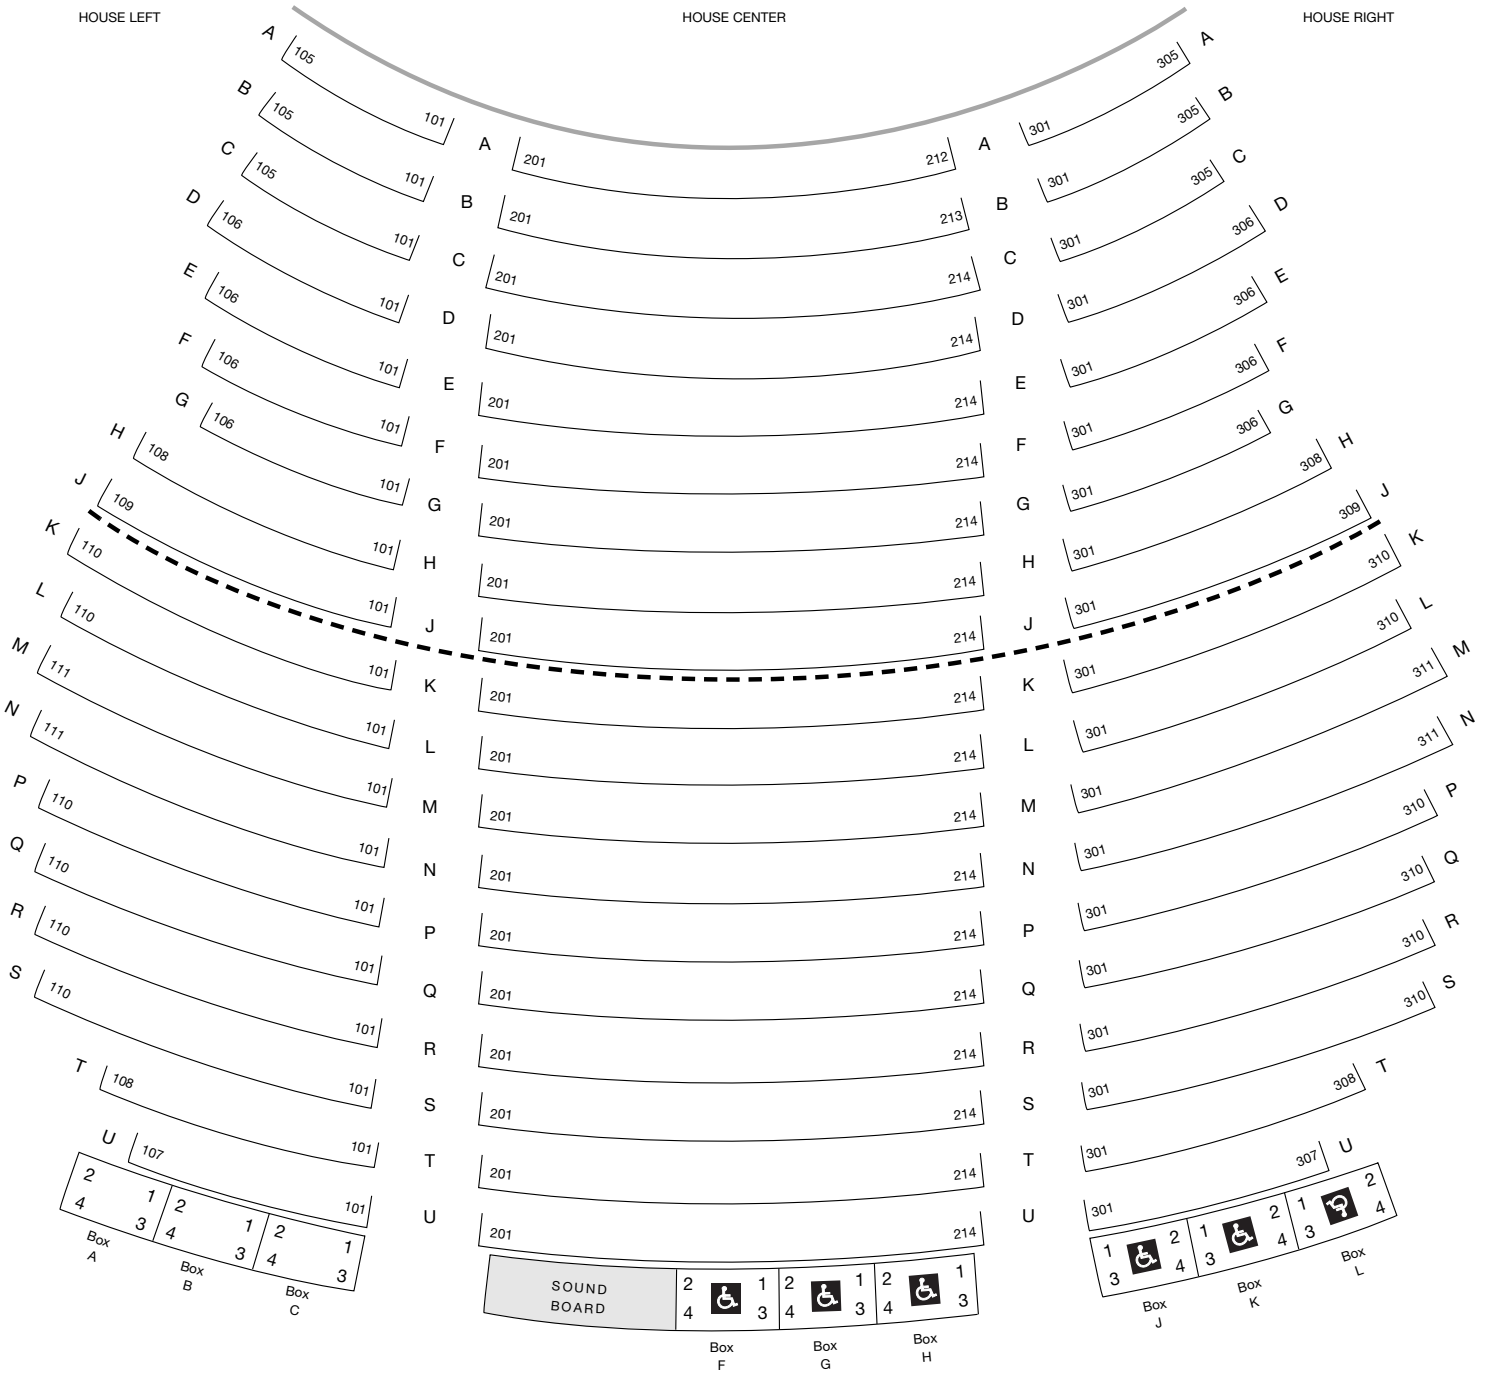

OHIO THEATRE

STAGE

Main Floor

HOUSE LEFT

HOUSE CENTER

HOUSE RIGHT

Upper Floor

HOUSE LEFT

HOUSE CENTER

HOUSE RIGHT