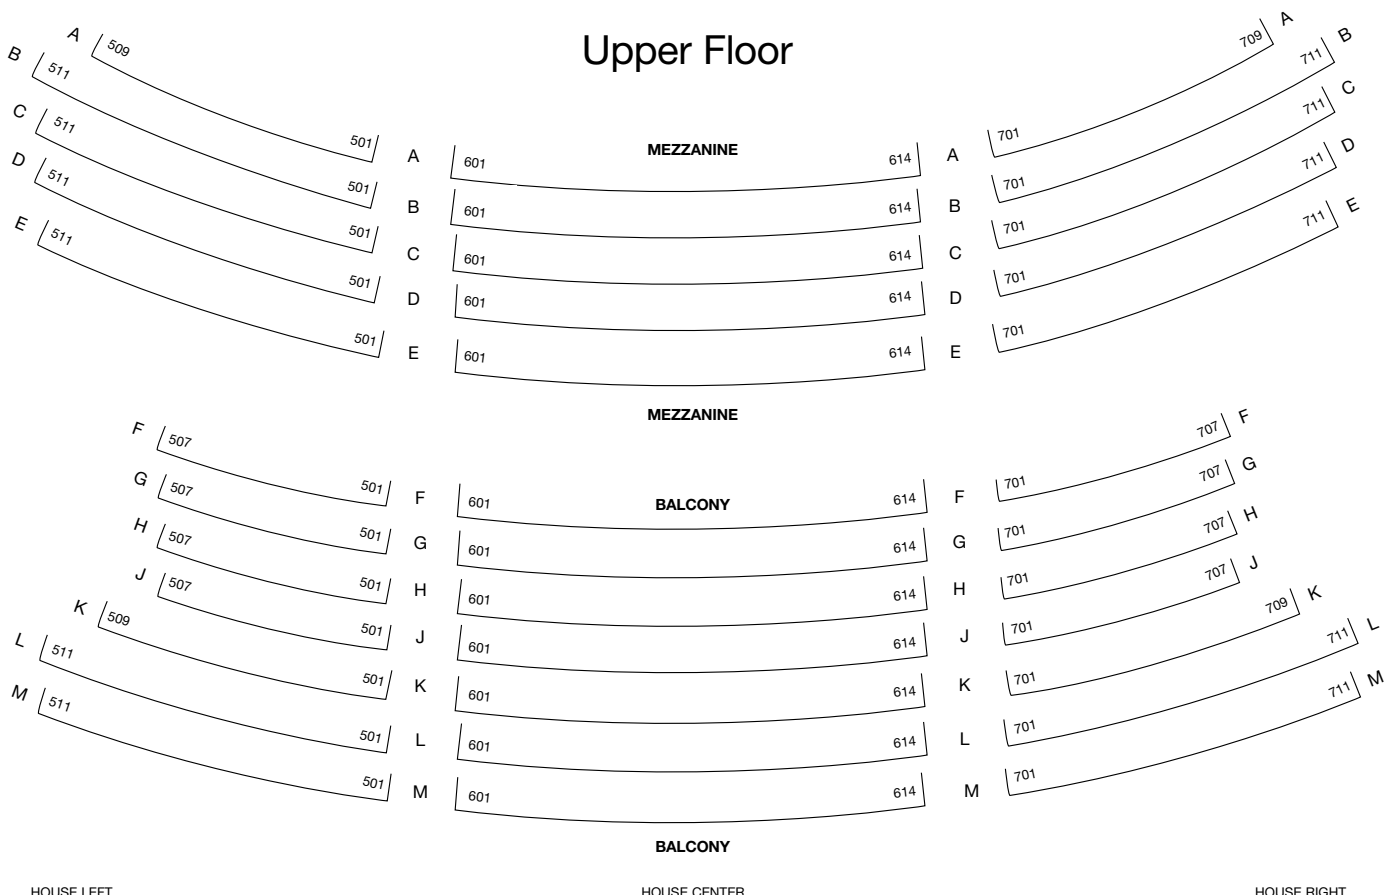

OHIO THEATRE

STAGE

Main Floor

HOUSE LEFT

HOUSE CENTER

HOUSE RIGHT

Upper Floor

HOUSE LEFT

HOUSE CENTER

HOUSE RIGHT